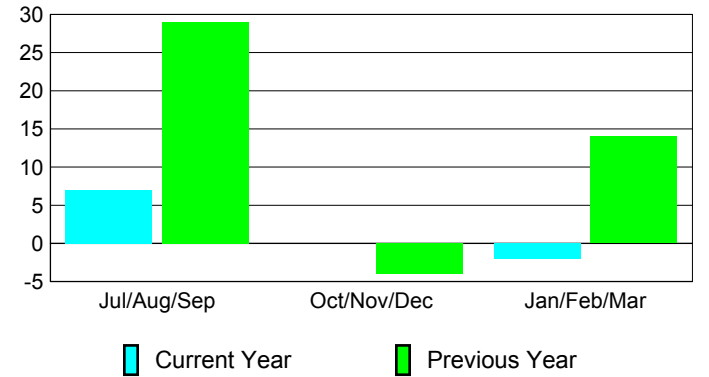

Membership Results 2008-2009

Membership 2007-2008

Month	Net Memb Goal	Actual New Memb	Actual Dropped Memb	Gain/Loss of Memb	Gain/Loss of Memb
Jul/Aug/Sep	0	7	0	7	29
Oct/Nov/Dec	20	1	-1	0	-4
Jan/Feb/Mar	20	14	-16	-2	14
Totals	40	22	-17	5	39

Membership Results 2008-2009

Goal, New, Dropped, Gain/Loss

Comparison of Membership Gain/Loss

Current Year Compared to the Previous Year

Gender Comparison 2008-2009