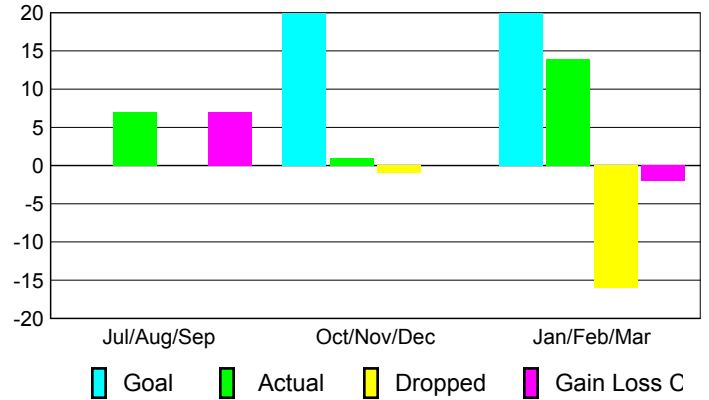

Membership Results 2008-2009

Goal, New, Dropped, Gain/Loss