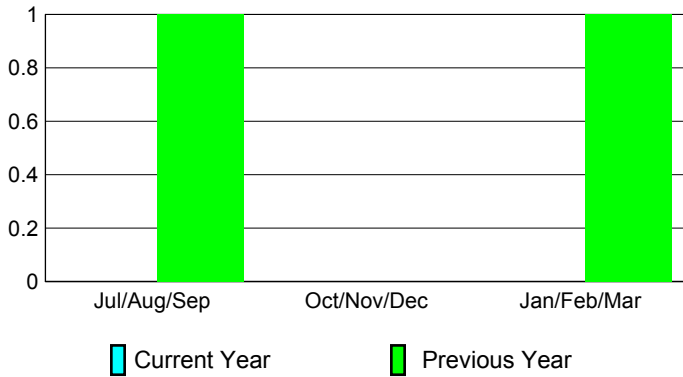

2008-2009 GMT Quarterly Report for District (or Undistricted) **District 131**

GMT: **Tibor Bucek**

Location: **LITHUANIA**

GMT CA: **4**

CLUBS

Club Results 2008-2009

Clubs 2007-2008

Month	New Club Goal	Actual New Clubs	Actual Dropped Clubs	Gain/Loss of Clubs	Gain/Loss of Clubs
Jul/Aug/Sep	0	0	0	0	1
Oct/Nov/Dec	1	0	0	0	0
Jan/Feb/Mar	1	0	0	0	1
Totals	2	0	0	0	2

Club Results 2008-2009

Goal, New, Dropped, Gain/Loss

Comparison of Club Gain/Loss

Current Year Compared to the Previous Year

YTD Status Quo Clubs 2008-2009

Status Quo Clubs Compared to Status Quo Members

MEMBERSHIP