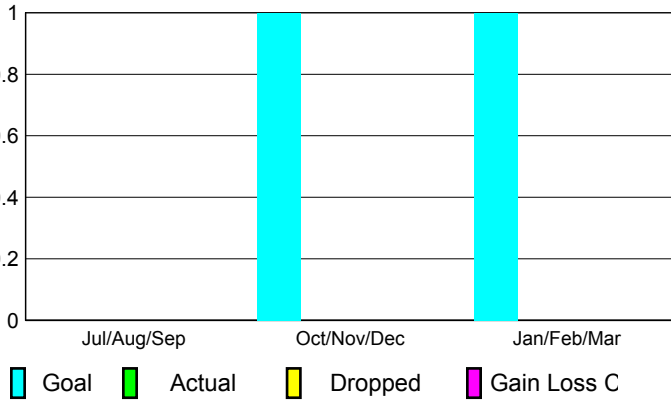

2008-2009 GMT Quarterly Report for District (or Undistricted) **District 131**

GMT: **Tibor Bucek**

Location: **LITHUANIA**

GMT CA: **4**

CLUBS

Club Results 2008-2009

Clubs 2007-2008

Month	New Club Goal	Actual New Clubs	Actual Dropped Clubs	Gain/Loss of Clubs	Gain/Loss of Clubs
Jul/Aug/Sep	0	0	0	0	1
Oct/Nov/Dec	1	0	0	0	0
Jan/Feb/Mar	1	0	0	0	1
Totals	2	0	0	0	2

Club Results 2008-2009

Goal, New, Dropped, Gain/Loss

Comparison of Club Gain/Loss

Current Year Compared to the Previous Year

YTD Status Quo Clubs 2008-2009

Status Quo Clubs Compared to Status Quo Members

MEMBERSHIP